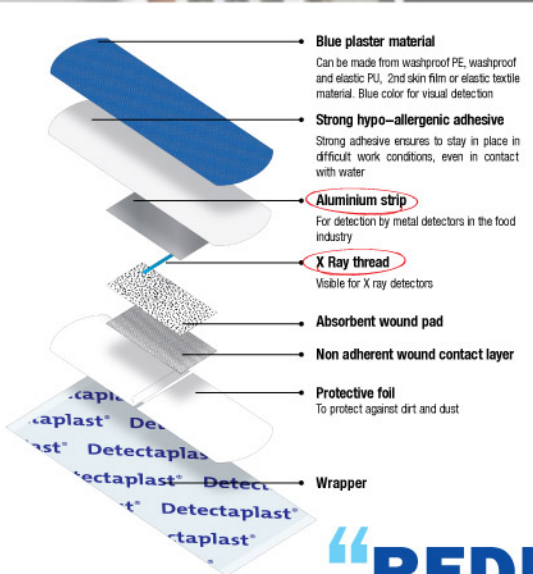

## Blue Colour Metal Detectable Bandages for Food Industry, Catering and Hotel Kitchen

**“REDUCE** the risk of **CONTAMINATION** by foreign bodies”

### Premium

CD - 8025 (Size: 25x72)

Blue Colour, Latex free, Waterproof & Dirt resistant, made from bacteria & viruses and allows skin to breathe which is important for proper wound healing.

### Universal

CD - 8140 (Size: 19x72)  
CD - 8141 (Size: 25x72)

Blue Colour, made from strong PE material, waterproof & dirt resistant, latex free.

### Elastic

CD - 8240 (Size: 19x72)  
CD - 8241 (Size: 25x72)

Blue Colour, Latex free, made from elastic textile, flexible & highly suited to mobile body parts.

**CONMED DEVICES PVT. LTD.**

Corporate Office